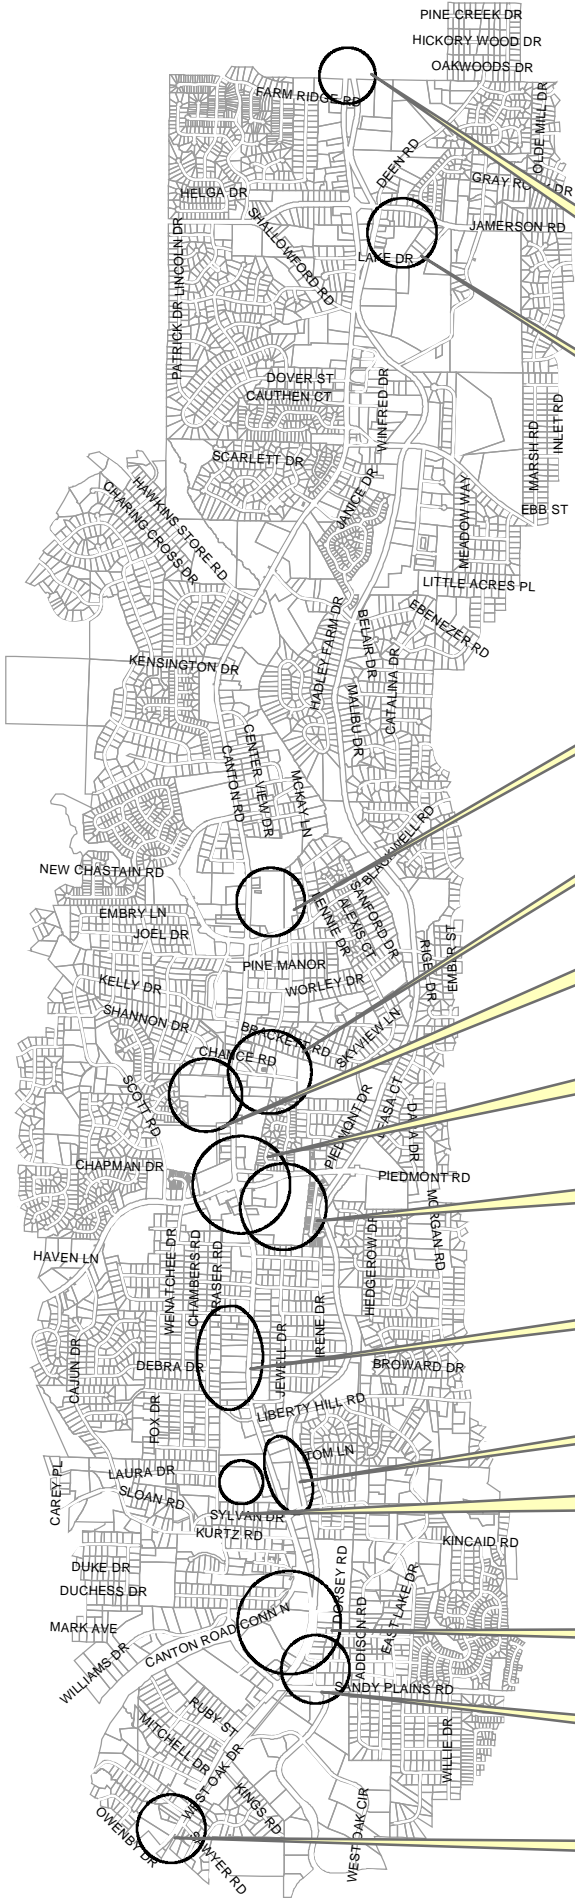

CANTON RD Home Run Sites

0 0.25 0.5 1 Miles

Entrance Marker Cobb/Cherokee
County line

Youth Recreation Center

Strip Mall near Blackwell Elementary

Senior Area

Market Square &
The Olde Tyme Potter Center

Hub for Retail, Pedestrian,
Restaurants, Outdoor Entertainment

Piedmont Village &
Out Parcels

Mixed Use

Mixed Use 2 to 3 stories

Canton Rd. Distribution Ctr.
"Loft" opportunities

Canton Rd. Plaza

Mixed Use Residential

Entrance Marker