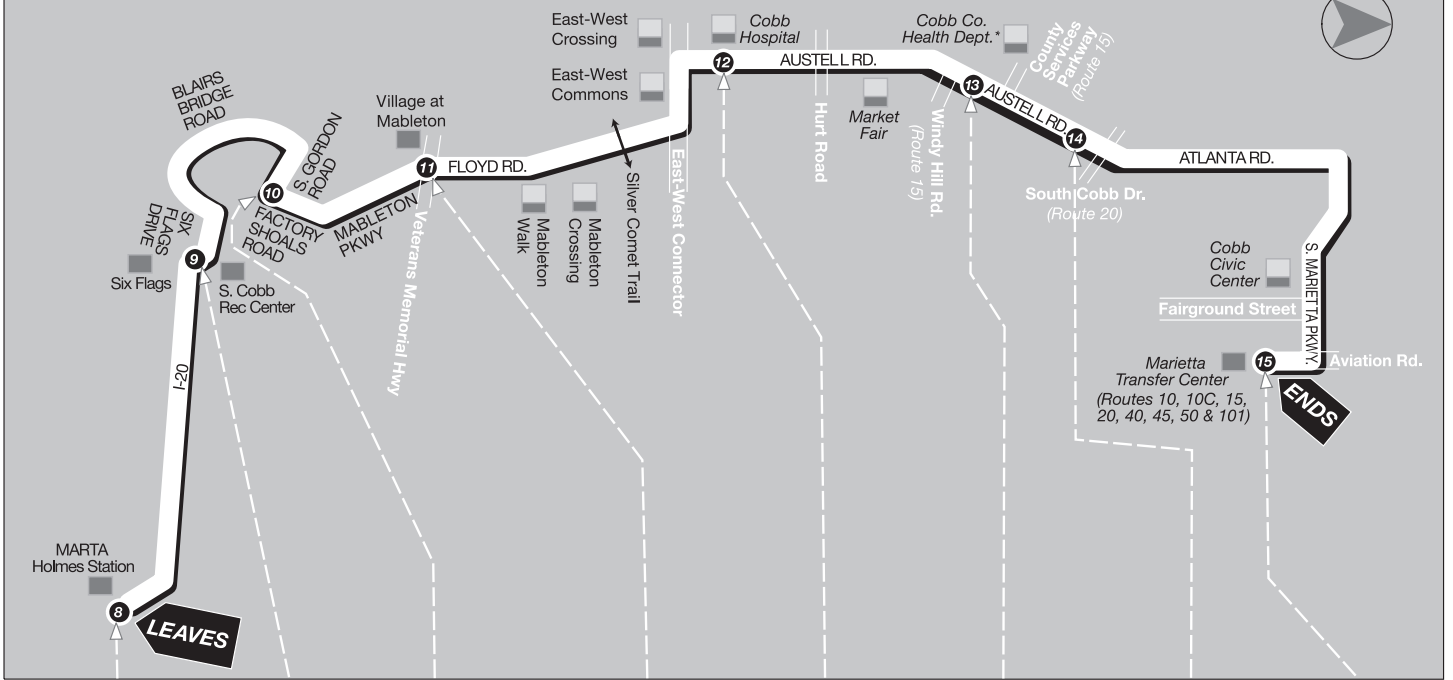

▶ FROM MARTA HOLMES STATION TO MARIETTA TRANSFER CENTER ▶

NORTH

8	9	10	11	12	13	14	15
BUS LEAVES MARTA Holmes Station	Bus Leaves Six Flags	Bus Leaves Factory Shoals Rd & S. Gordon Rd	Bus Leaves Floyd Road & Veterans Memorial Hwy.	Bus Leaves Cobb Hospital	Bus Leaves Austell Rd. & County Services Pkwy	Bus Leaves Austell Rd. & South Cobb Dr.	BUS ENDS Marietta Transfer Center

*The Cobb County Health Dept. and other County facilities located on County Services Pkwy are served by CCT'S Route 15. Please refer to the Route 15 schedules. REVISED JULY 2014