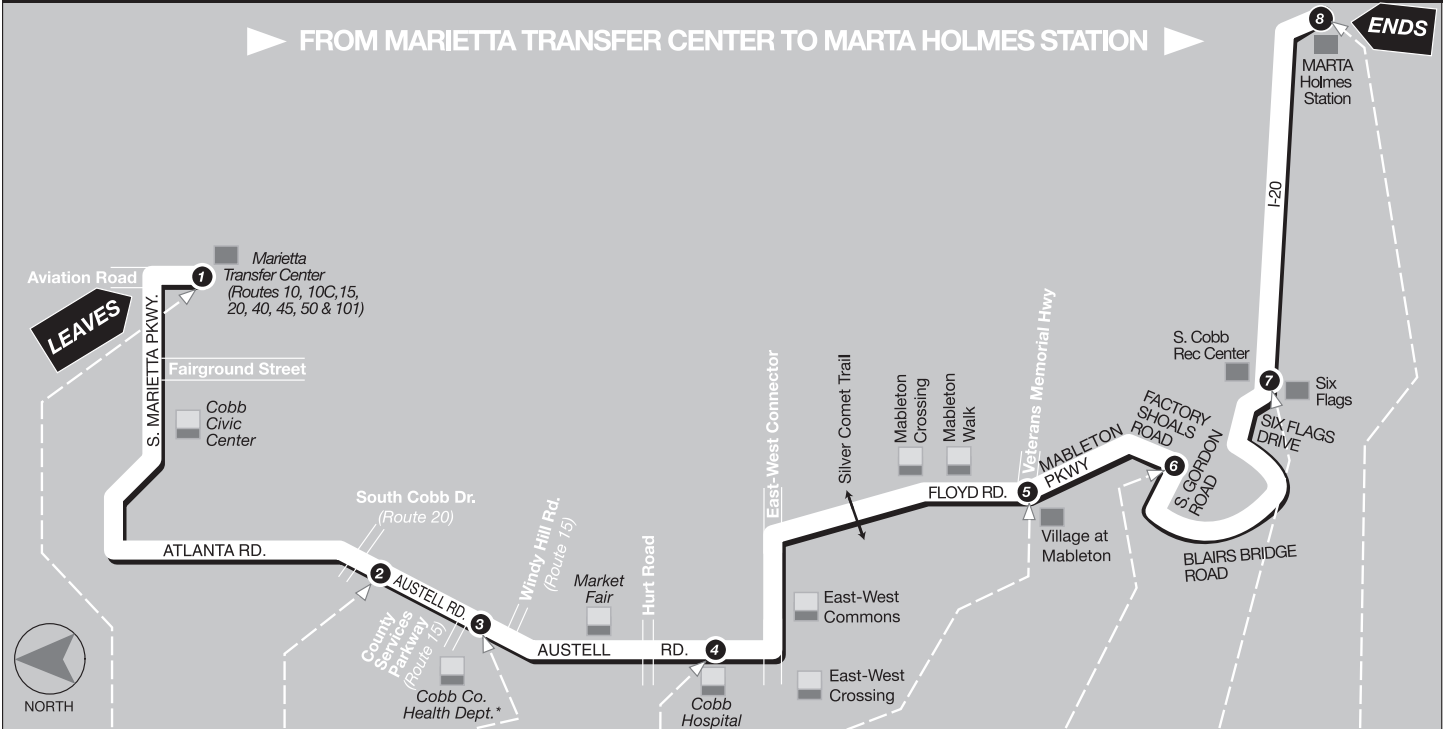

30 Austell Road – Floyd Road – MARTA Holmes Station 30

▶ FROM MARIETTA TRANSFER CENTER TO MARTA HOLMES STATION ▶

	1	2	3	4	5	6	7	8
BUS LEAVES	Marietta Transfer Center	Austell Rd. & South Cobb Dr.	Austell Rd. & County Services Pkwy.	Cobb Hospital	Floyd Rd. & Veterans Memorial Hwy	Factory Shoals Rd. & S. Gordon Rd.	Six Flags	MARTA Holmes Station

* The Cobb County Health Dept. and other County facilities located on County Services Pkwy are served by CCT'S Route 15. Please refer to the Route 15 schedules.