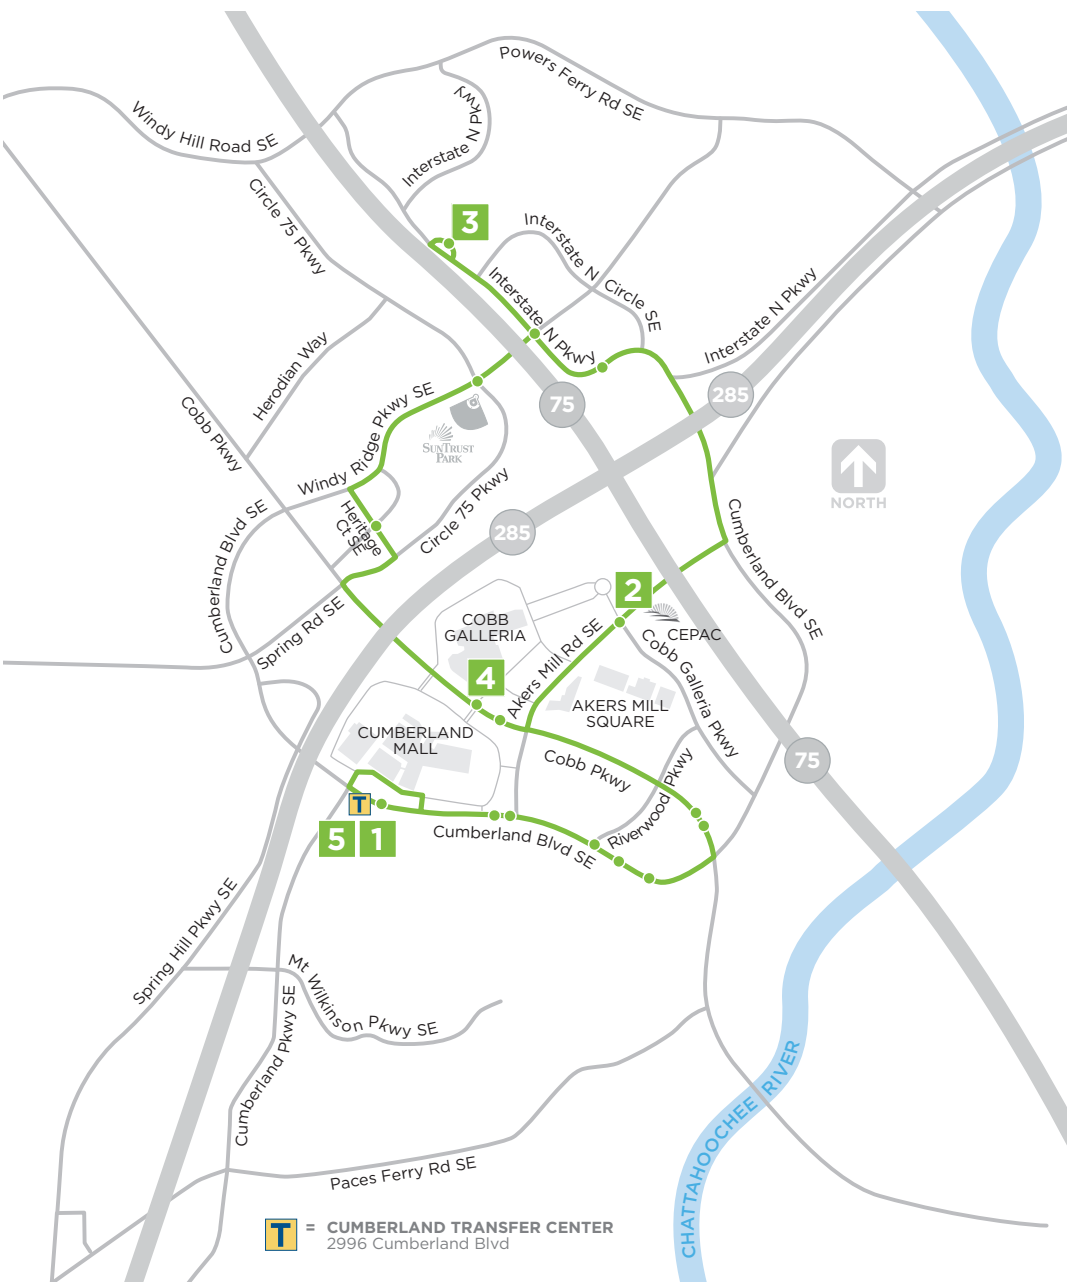

CIRCULATOR

**T** = CUMBERLAND TRANSFER CENTER  
2996 Cumberland Blvd

1	2	3	4	5
CUMBERLAND TRANSFER CENTER	COBB ENERGY PERFORMING ARTS CENTER	ATLANTA MARRIOTT NORTHWEST AT GALLERIA	COBB PARKWAY AT COBB GALLERIA CENTRE	CUMBERLAND TRANSFER CENTER

WEEK DAY

6:15	6:21	6:27	6:35	6:40
6:45	6:51	6:57	7:05	7:10
7:15	7:21	7:27	7:35	7:40
7:45	7:51	7:57	8:05	8:10
8:15	8:21	8:27	8:35	8:40
8:45	8:51	8:57	9:05	9:10
9:00	9:06	9:12	9:20	9:25
9:15	9:21	9:27	9:35	9:40
9:30	9:36	9:42	9:50	9:55
9:45	9:51	9:57	10:05	10:10
10:00	10:06	10:12	10:20	10:25
10:15	10:21	10:27	10:35	10:40
10:30	10:36	10:42	10:50	10:55
10:45	10:51	10:57	11:05	11:10
11:00	11:06	11:12	11:20	11:25
11:15	11:21	11:27	11:35	11:40
11:30	11:36	11:42	11:50	11:55
11:45	11:51	11:57	12:05	12:10
12:00	12:06	12:12	12:20	12:25
12:15	12:21	12:27	12:35	12:40
12:30	12:36	12:42	12:50	12:55
12:45	12:51	12:57	1:05	1:10
1:00	1:06	1:12	1:20	1:25
1:15	1:21	1:27	1:35	1:40
1:30	1:36	1:42	1:50	1:55
1:45	1:51	1:57	2:05	2:10
2:00	2:06	2:12	2:20	2:25
2:15	2:21	2:27	2:35	2:40
2:30	2:36	2:42	2:50	2:55
2:45	2:51	2:57	3:05	3:10
3:00	3:06	3:12	3:20	3:25
3:15	3:21	3:27	3:35	3:40
3:30	3:36	3:42	3:50	3:55
3:45	3:51	3:57	4:05	4:10
4:00	4:06	4:12	4:20	4:25
4:15	4:21	4:27	4:35	4:40
4:45	4:51	4:57	5:05	5:10
5:15	5:21	5:27	5:35	5:40
5:45	5:51	5:57	6:05	6:10
6:15	6:21	6:27	6:35	6:40
6:45	6:51	6:57	7:05	7:10
7:15	7:21	7:27	7:35	7:40
7:45	7:51	7:57	8:05	8:10
8:15	8:21	8:27	8:35	8:40
8:45	8:51	8:57	9:05	9:10
9:15	9:21	9:27	9:35	9:40
9:45	9:51	9:57	10:05	10:10
10:15	10:21	10:27	10:35	10:40
10:45	10:51	10:57	11:05	11:10