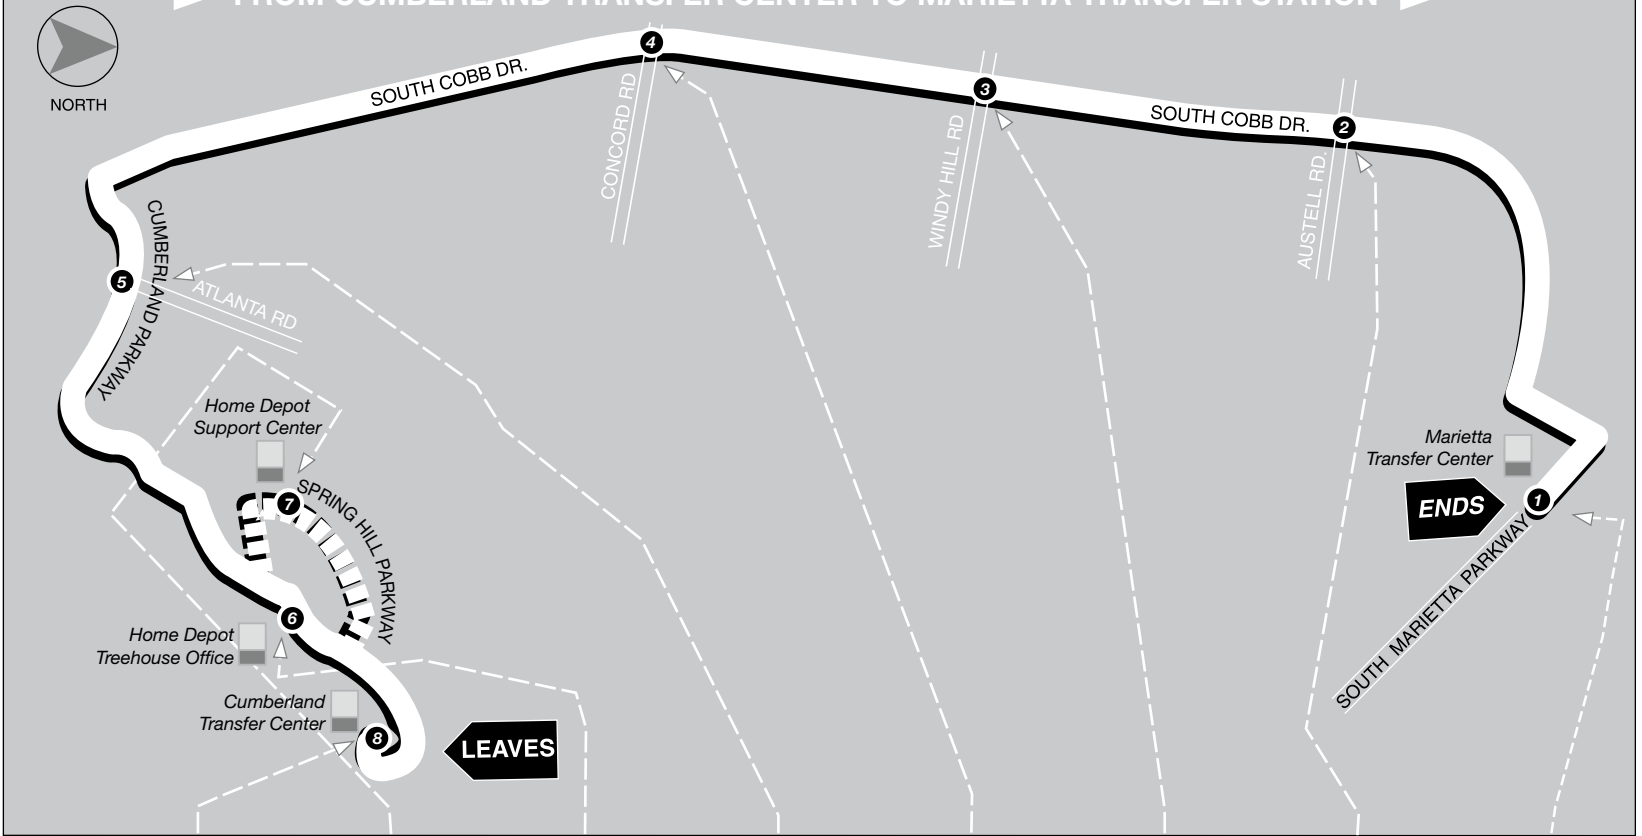

South Cobb Drive

▶ FROM CUMBERLAND TRANSFER CENTER TO MARIETTA TRANSFER STATION ▶

- 8**
BUS LEAVES
Cumberland
Transfer Center
- 7**
Bus Leaves
Home Depot
Support Center
- 6**
Bus Leaves
Home Depot
Treehouse Office
- 5**
Bus Leaves
Cumberland Pkwy
Atlanta Rd
- 4**
Bus Leaves
S Cobb Dr &
Concord Rd
- 3**
Bus Leaves
S Cobb Dr &
Windy Hill Rd
- 2**
Bus Leaves
South Cobb Dr.
& Austell Rd.
- 1**
BUS ENDS
Marietta
Transfer Center

WEEKDAY

	8	7	6	5	4	3	2	1
A.M.	6:00	NO SERVICE	6:04	6:13	6:26	6:31	6:38	6:50
	6:27	6:34	NO SERVICE	6:43	6:56	7:01	7:08	7:20
	7:00	NO SERVICE	7:04	7:13	7:26	7:31	7:38	7:50
	7:27	7:34	NO SERVICE	7:43	7:56	8:01	8:08	8:20
	8:00	NO SERVICE	8:04	8:13	8:26	8:31	8:38	8:50
	8:27	8:34	NO SERVICE	8:43	8:56	9:01	9:08	9:20
	9:00	NO SERVICE	9:04	9:13	9:26	9:31	9:38	9:50
	9:27	9:34	NO SERVICE	9:43	9:56	10:01	10:08	10:20
	10:00	NO SERVICE	10:04	10:13	10:26	10:31	10:38	10:50
	11:00	NO SERVICE	11:04	11:13	11:26	11:31	11:38	11:50
P.M.	12:00	NO SERVICE	12:04	12:13	12:26	12:31	12:38	12:50
	1:00	NO SERVICE	1:04	1:13	1:26	1:31	1:38	1:50
	2:00	NO SERVICE	2:04	2:13	2:26	2:31	2:38	2:50
	3:00	NO SERVICE	3:04	3:13	3:26	3:31	3:38	3:50
	3:27	3:34	NO SERVICE	3:43	3:56	4:01	4:08	4:20
	4:00	NO SERVICE	4:04	4:13	4:26	4:31	4:38	4:50
	4:27	4:34	NO SERVICE	4:43	4:56	5:01	5:08	5:20
	5:00	NO SERVICE	5:04	5:13	5:26	5:31	5:38	5:50
	5:27	5:34	NO SERVICE	5:43	5:56	6:01	6:08	6:20
	6:00	NO SERVICE	6:04	6:13	6:26	6:31	6:38	6:50
	6:27	6:34	NO SERVICE	6:43	6:56	7:01	7:08	7:20
	7:00	NO SERVICE	7:04	7:13	7:26	7:31	7:38	7:50
	7:27	7:34	NO SERVICE	7:43	7:56	8:01	8:08	8:20
	8:00	NO SERVICE	8:04	8:13	8:26	8:31	8:38	8:50
	8:27	8:34	NO SERVICE	8:43	8:56	9:01	9:08	9:20
	9:00	NO SERVICE	9:04	9:13	9:26	9:31	9:38	9:50
	10:00	NO SERVICE	10:04	10:13	10:26	10:31	10:38	10:50
	11:00	NO SERVICE	11:04	11:13	11:26	11:31	11:38	11:50
A.M.	12:00	NO SERVICE	12:04	12:13	12:26	12:31	12:38	12:50