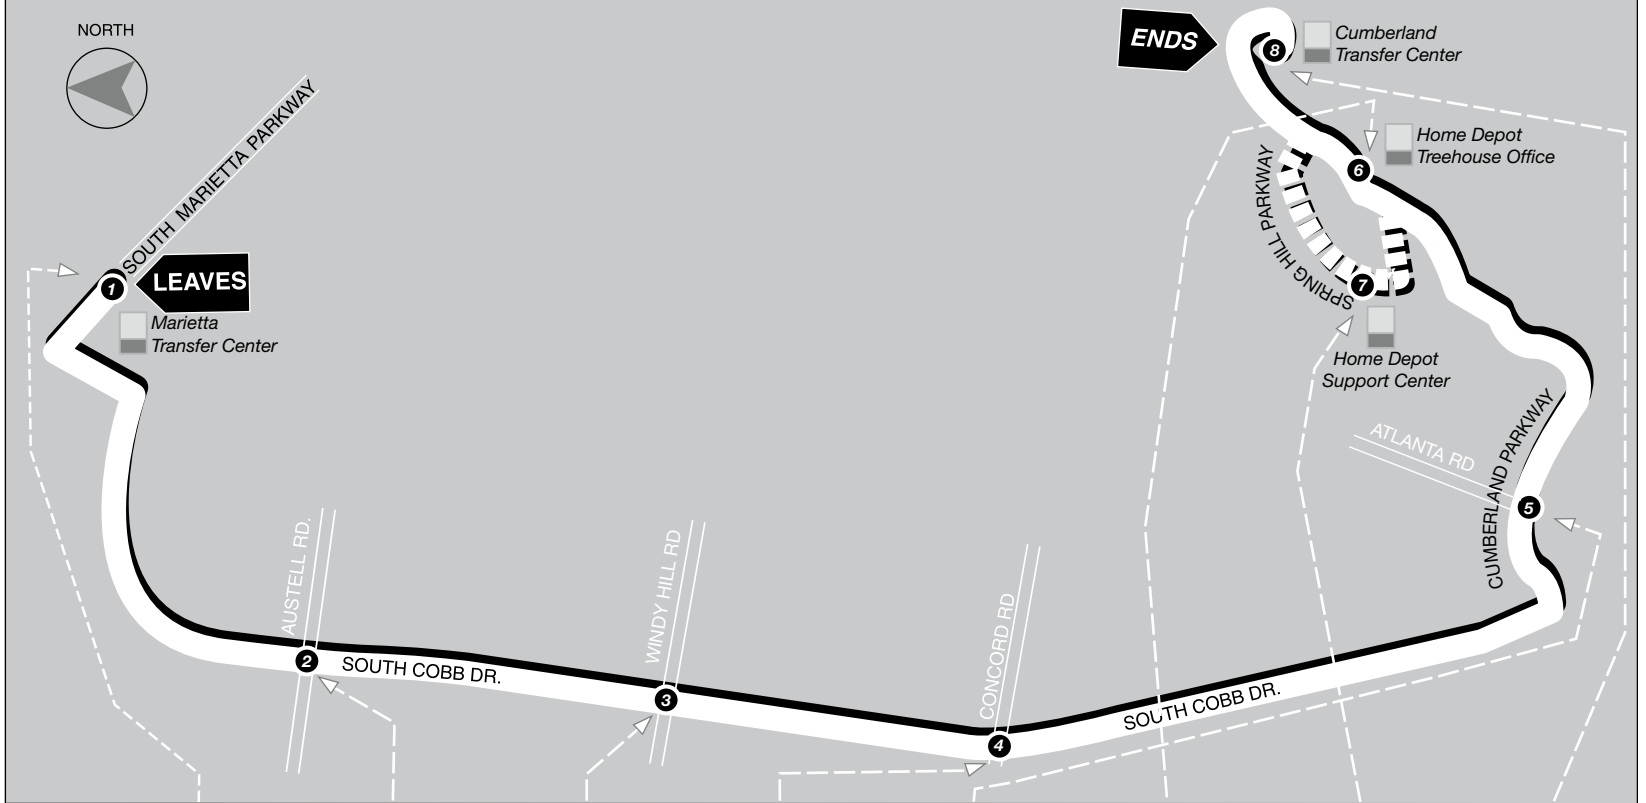

South Cobb Drive

▶ FROM MARIETTA TRANSFER CENTER TO CUMBERLAND TRANSFER CENTER ▶

- | | | | | | | | |
|--|--|---|--|--|---|---|--|
| 1 | 2 | 3 | 4 | 5 | 6 | 7 | 8 |
| BUS LEAVES
Marietta
Transfer Center | Bus Leaves
South Cobb Dr
& Austell Rd | Bus Leaves
S Cobb Dr &
Windy Hill Rd | Bus Leaves
S Cobb Dr &
Concord Rd | Bus Leaves
Cumberland Pkwy
Atlanta Rd | Bus Leaves
Home Depot
Treehouse Office | Bus Leaves
Home Depot
Support Center | Bus Ends
Cumberland
Transfer Center |

WEEKDAY

A.M.	5:00	5:11	5:17	5:23	5:35	5:43	NO SERVICE	5:46
	6:00	6:11	6:17	6:23	6:35	6:43	NO SERVICE	6:46
	6:30	6:41	6:47	6:53	7:05	NO SERVICE	7:14	7:20
	7:00	7:11	7:17	7:23	7:35	7:43	NO SERVICE	7:46
	7:30	7:41	7:47	7:53	8:05	NO SERVICE	8:14	8:20
	8:00	8:11	8:17	8:23	8:35	8:43	NO SERVICE	8:46
	8:30	8:41	8:47	8:53	9:05	NO SERVICE	9:14	9:20
	9:00	9:11	9:17	9:23	9:35	9:43	NO SERVICE	9:46
	10:00	10:11	10:17	10:23	10:35	10:43	NO SERVICE	10:46
	11:00	11:11	11:17	11:23	11:35	11:43	NO SERVICE	11:46
P.M.	12:00	12:11	12:17	12:23	12:35	12:43	NO SERVICE	12:46
	1:00	1:11	1:17	1:23	1:35	1:43	NO SERVICE	1:46
	2:00	2:11	2:17	2:23	2:35	2:43	NO SERVICE	2:46
	3:00	3:11	3:17	3:23	3:35	3:43	NO SERVICE	3:46
	3:30	3:41	3:47	3:53	4:05	NO SERVICE	4:14	4:20
	4:00	4:11	4:17	4:23	4:35	4:43	NO SERVICE	4:46
	4:30	4:41	4:47	4:53	5:05	NO SERVICE	5:14	5:20
	5:00	5:11	5:17	5:23	5:35	5:43	NO SERVICE	5:46
	5:30	5:41	5:47	5:53	6:05	NO SERVICE	6:14	6:20
	6:00	6:11	6:17	6:23	6:35	6:43	NO SERVICE	6:46
	6:30	6:41	6:47	6:53	7:05	NO SERVICE	7:14	7:20
	7:00	7:11	7:17	7:23	7:35	7:43	NO SERVICE	7:46
	7:30	7:41	7:47	7:53	8:05	NO SERVICE	8:14	8:20
	8:00	8:11	8:17	8:23	8:35	8:43	NO SERVICE	8:46
	9:00	9:11	9:17	9:23	9:35	9:43	NO SERVICE	9:46
	10:00	10:11	10:17	10:23	10:35	10:43	NO SERVICE	10:46
	11:00	11:11	11:17	11:23	11:35	11:43	NO SERVICE	11:46