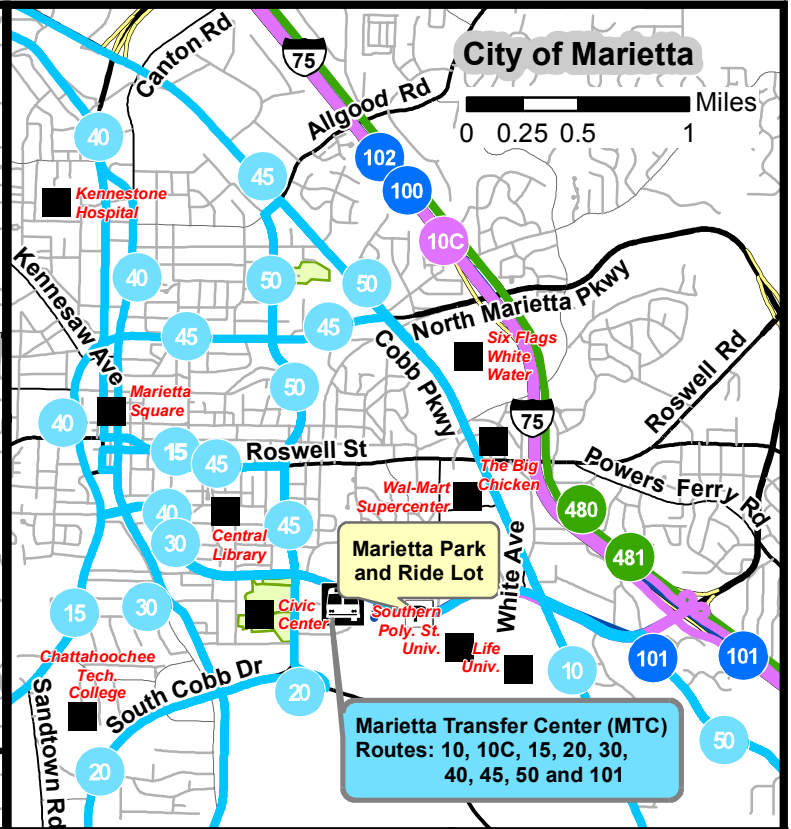

Cobb Community Transit (CCT) System Map- Inset Maps

As of March 2012, for information about downtown rerouting, please click [here](#).

Legend

- Local Service (Monday through Saturday)
- Part-Time Service
- CCT Express Route
- GRTA Xpress Route
- MARTA Bus Route
- MARTA Rail Station
- CCT Park and Ride Lot
- Points of Interest
- Municipality
- Park
- CCT Transfer Center

Cobb County Department of Transportation

March 2012

AEG 03-2012