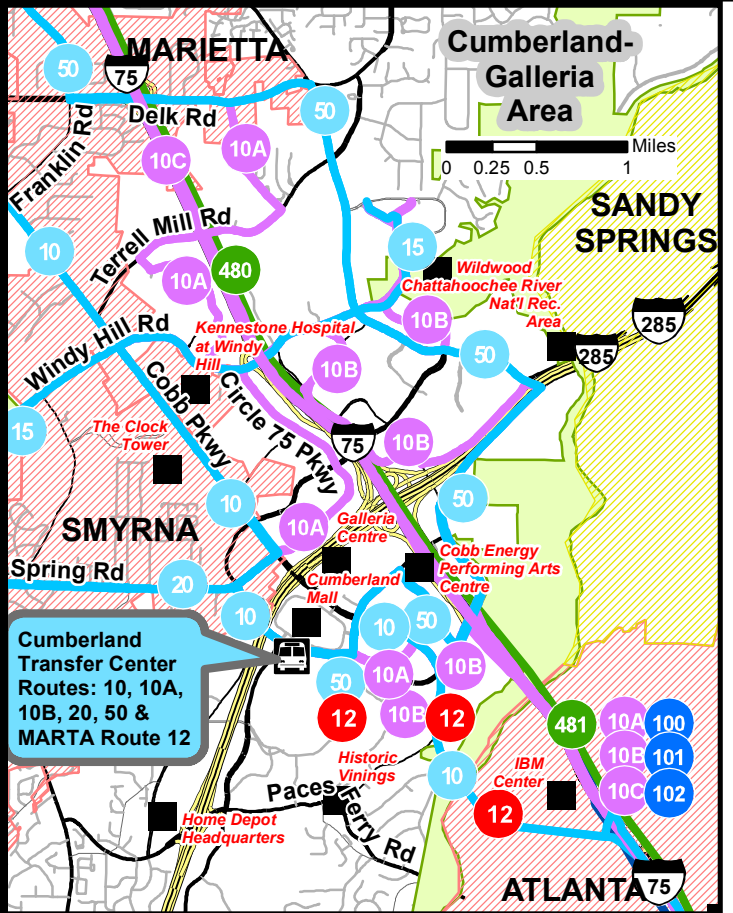

Cobb Community Transit (CCT) System Map- Inset Maps

As of March 2012, for information about downtown rerouting, please click [here](#).

Legend

- Local Service (Monday through Saturday)
- Part-Time Service
- CCT Express Route
- GRTA Xpress Route
- MARTA Bus Route
- MARTA Rail Station
- CCT Park and Ride Lot
- Points of Interest
- Municipality
- Park
- CCT Transfer Center

Cobb County Department of Transportation

March 2012

AEG 03-2012