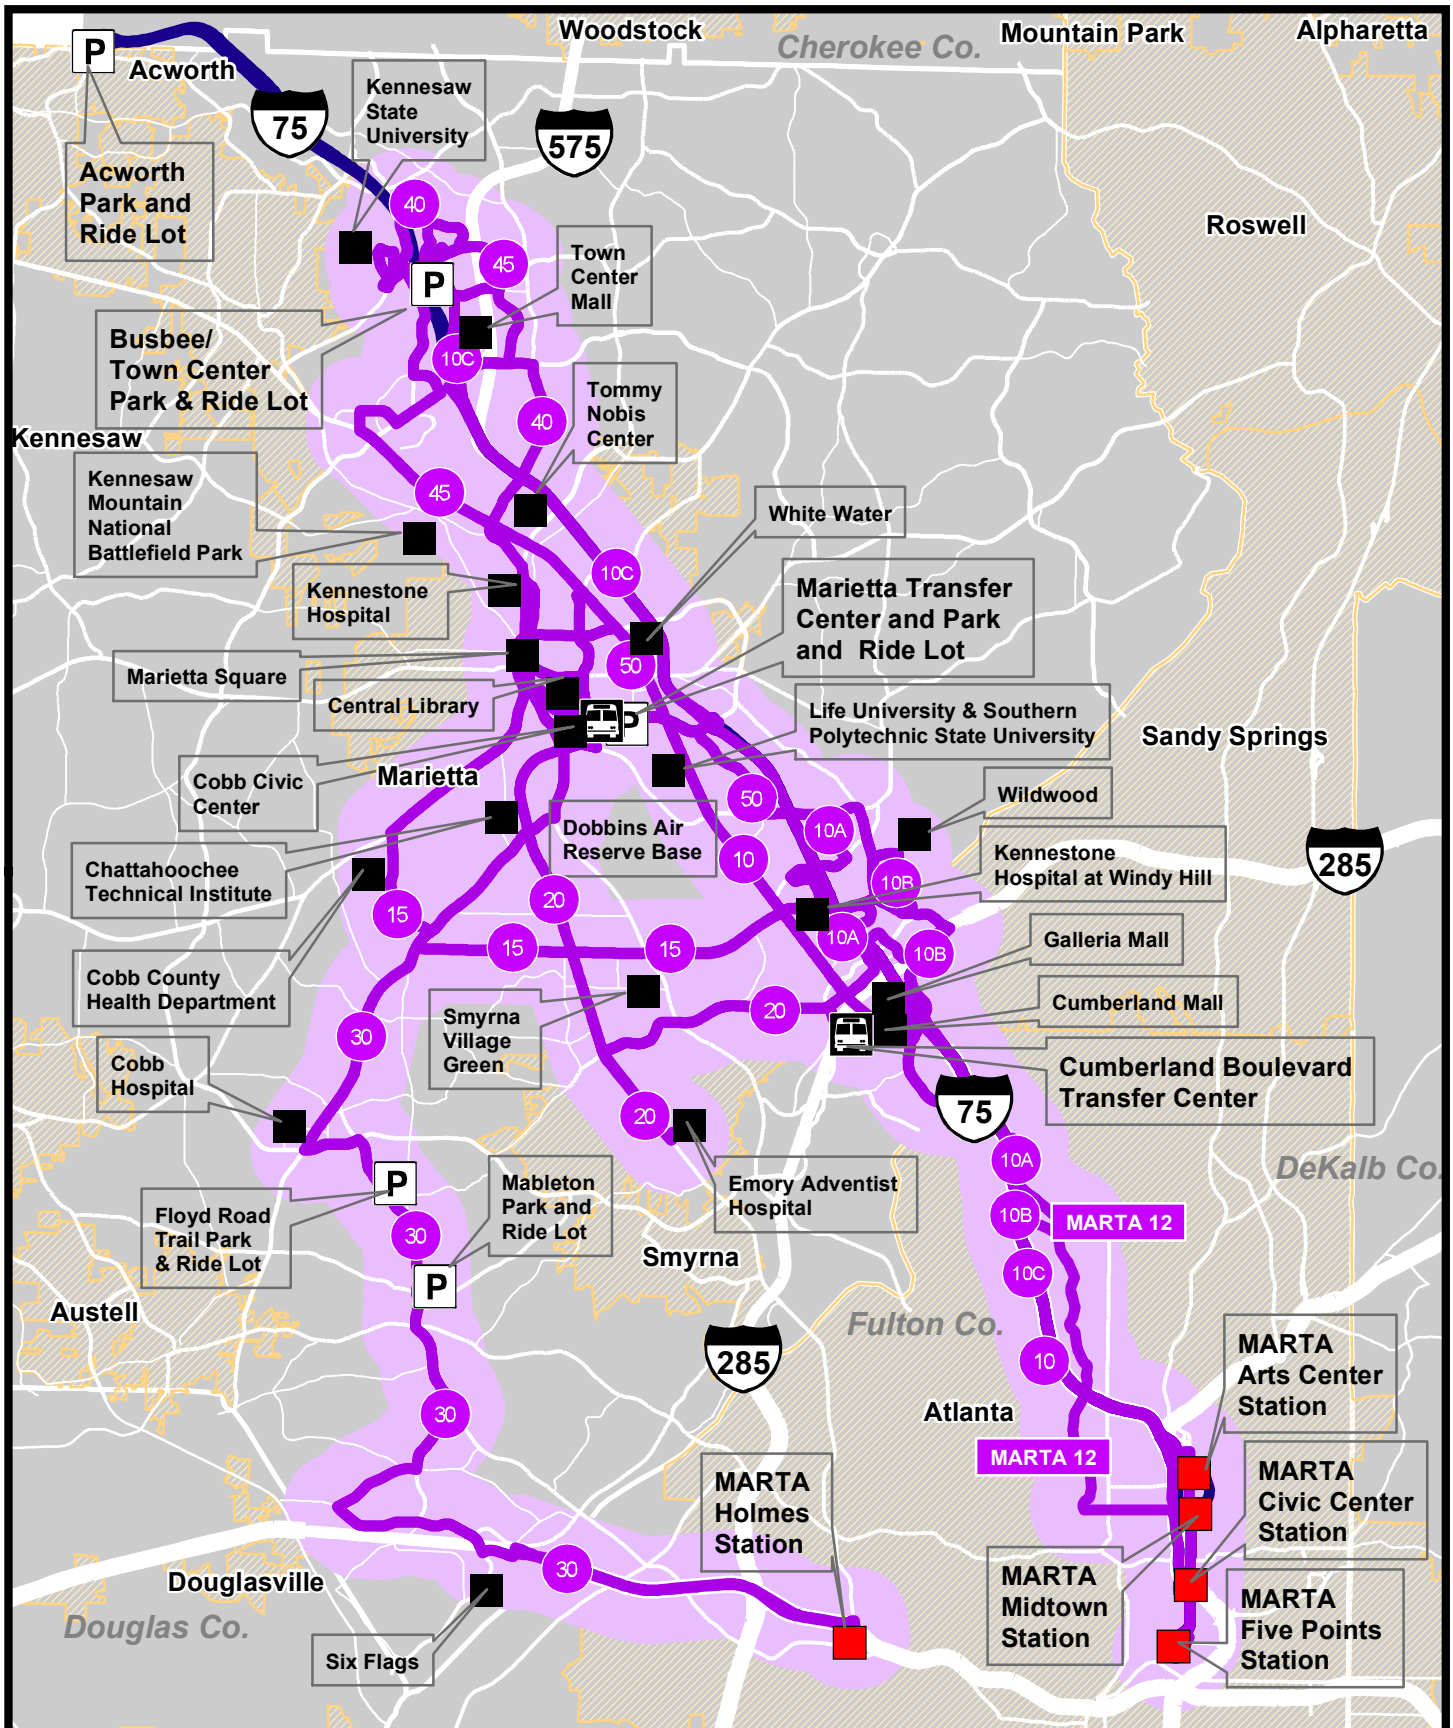

Cobb Community Transit (CCT) System Map - Paratransit Service - August 2011

Legend

P CCT Park and Ride Location

— CCT Service Routes
— CCT Express Routes

CCT Paratransit Service Area

Points of Interest

Scale

0 1 2 4
Miles LGB 8-1-2011