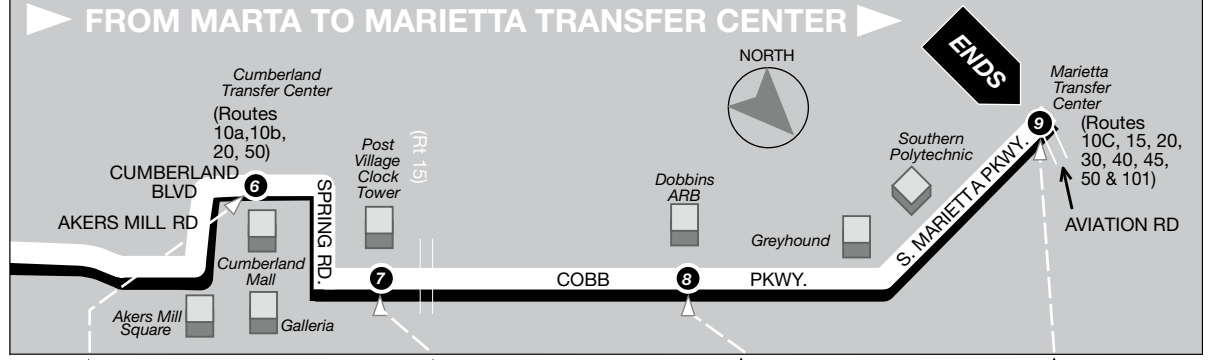

Cobb Parkway

5

BUS LEAVES
MARTA Arts Center Station

6

Bus Leaves
Cumberland Transfer Center

7

Bus Leaves
Cobb Pkwy. & Clock Tower

8

Bus Leaves
Dobbins Air Reserve Base

9

BUS ENDS
Marietta Transfer Center

WEEKDAY

	5	6	7	8	9
A.M.	5:30	5:51	5:59	6:03	6:09
	5:45	6:06	6:14	6:18	6:24
	6:00	6:28	6:36	6:42	6:51
	6:15	6:43	6:51	6:57	7:06
	6:30	6:58	7:06	7:12	7:21
	6:45	7:13	7:21	7:27	7:36
	7:00	7:28	7:36	7:42	7:51
	7:15	7:43	7:51	7:57	8:06
	7:30	7:58	8:06	8:12	8:21
	7:45	8:13	8:21	8:27	8:36
	8:00	8:28	8:36	8:42	8:51
	8:15	8:43	8:51	8:57	9:06
	8:30	8:58	9:06	9:12	9:21
	8:45	9:13	9:21	9:27	9:36
	9:00	9:28	9:37	9:44	9:53
	9:15	9:43	9:52	9:59	10:08
	9:30	9:58	10:07	10:14	10:23
	9:45	10:13	10:21	10:27	10:38
	10:00	10:25	10:34	10:41	10:50
	10:30	10:55	11:04	11:11	11:20
	11:00	11:25	11:34	11:41	11:50
P.M.	11:30	11:55	12:04	12:11	12:20
	12:00	12:25	12:34	12:41	12:50
	12:30	12:55	1:04	1:11	1:20
	1:00	1:25	1:34	1:41	1:50
	1:30	1:55	2:04	2:11	2:20
	2:00	2:25	2:34	2:41	2:50
	2:30	2:55	3:04	3:11	3:20
	3:00	3:25	3:36	3:44	3:53
	3:30	3:55	4:06	4:14	4:23
	3:45	4:10	4:21	4:29	4:38
	4:00	4:25	4:36	4:44	4:53
	4:15	4:40	4:51	4:59	5:08
	4:30	4:55	5:06	5:14	5:23
	4:45	5:10	5:21	5:29	5:38
	5:00	5:25	5:36	5:44	5:53
	5:15	5:40	5:51	5:59	6:08
	5:30	5:55	6:06	6:14	6:23
	5:45	6:10	6:21	6:29	6:38
	6:00	6:28	6:37	6:43	6:53
	6:15	6:43	6:52	6:58	7:08
	6:30	6:58	7:07	7:13	7:23
	6:45	7:13	7:22	7:28	7:38
	7:00	7:28	7:37	7:43	7:53
	7:15	7:43	7:52	7:58	8:08
	7:30	7:58	8:07	8:13	8:23
	7:45	8:13	8:22	8:28	8:38
	8:00	8:28	8:33	8:37	8:43
	8:30	8:58	9:07	9:13	9:23
	9:00	9:28	9:33	9:37	9:43
	10:00	10:28	10:33	10:37	10:50
	11:00	11:22	11:27	11:32	11:50
	12:00	12:22	12:27	12:32	12:50