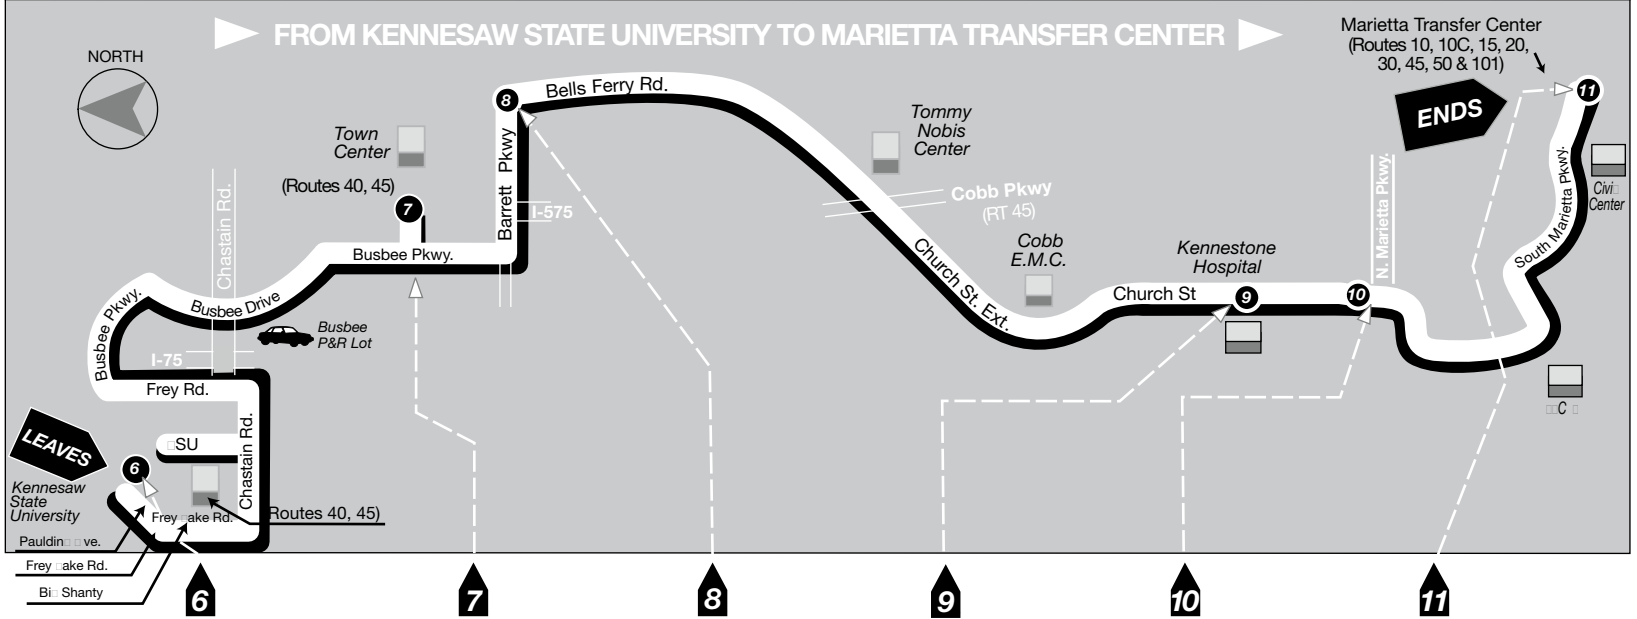

Bells Ferry Road

▶ FROM KENNESAW STATE UNIVERSITY TO MARIETTA TRANSFER CENTER ▶

BUS LEAVES*
Kennesaw
State
University

Bus Leaves**
Town
Center
Mall

Bus Leaves
Bells Ferry Rd &
Barrett Pkwy.

Bus Leaves
Kennestone
Hospital

Bus Leaves
Church Street &
N. Marietta Pkwy

BUS ENDS
Marietta
Transfer
Center

WEEKDAY

A.M.	6:00	6:15	6:21	6:32	6:35	6:50
	6:57	7:15	7:21	7:32	7:35	7:50
	7:57	8:15	8:21	8:32	8:35	8:50
	8:57	9:15	9:21	9:32	9:35	9:50
	9:57	10:15	10:21	10:32	10:35	10:50
	10:57	11:15	11:21	11:32	11:35	11:50
P.M.	11:57	12:15	12:21	12:32	12:35	12:50
	12:57	1:15	1:21	1:32	1:35	1:50
	1:57	2:15	2:21	2:32	2:35	2:50
	2:57	3:15	3:21	3:32	3:35	3:50
	3:57	4:15	4:21	4:32	4:35	4:50
	4:57	5:15	5:21	5:32	5:35	5:50
	5:57	6:15	6:21	6:32	6:35	6:50
	6:57	7:15	7:21	7:32	7:35	7:50
	7:57	8:15	8:21	8:32	8:35	8:50
	8:57	9:13	9:19	9:30	9:33	9:40
	9:57	10:13	10:19	10:30	10:33	10:40

SATURDAY

A.M.	7:55	8:15	8:25	8:36	8:39	8:49
	8:55	9:15	9:25	9:36	9:39	9:49
	9:55	10:15	10:25	10:36	10:39	10:49
	10:55	11:15	11:25	11:36	11:39	11:49
P.M.	11:55	12:15	12:25	12:36	12:39	12:49
	12:55	1:15	1:25	1:36	1:39	1:49
	1:55	2:15	2:25	2:36	2:39	2:49
	2:55	3:15	3:25	3:36	3:39	3:49
	3:55	4:15	4:25	4:36	4:39	4:49
	4:55	5:15	5:25	5:36	5:39	5:49
	5:55	6:15	6:25	6:36	6:39	6:49
	6:55	7:15	7:25	7:36	7:39	7:49
	7:55	8:15	8:25	8:36	8:39	8:49
	8:55	9:15	9:25	9:36	9:39	9:49

* Bus leaves from Carmichael Student Center.

** CCT serves the entrance to JC Penney's in Town Center Mall.