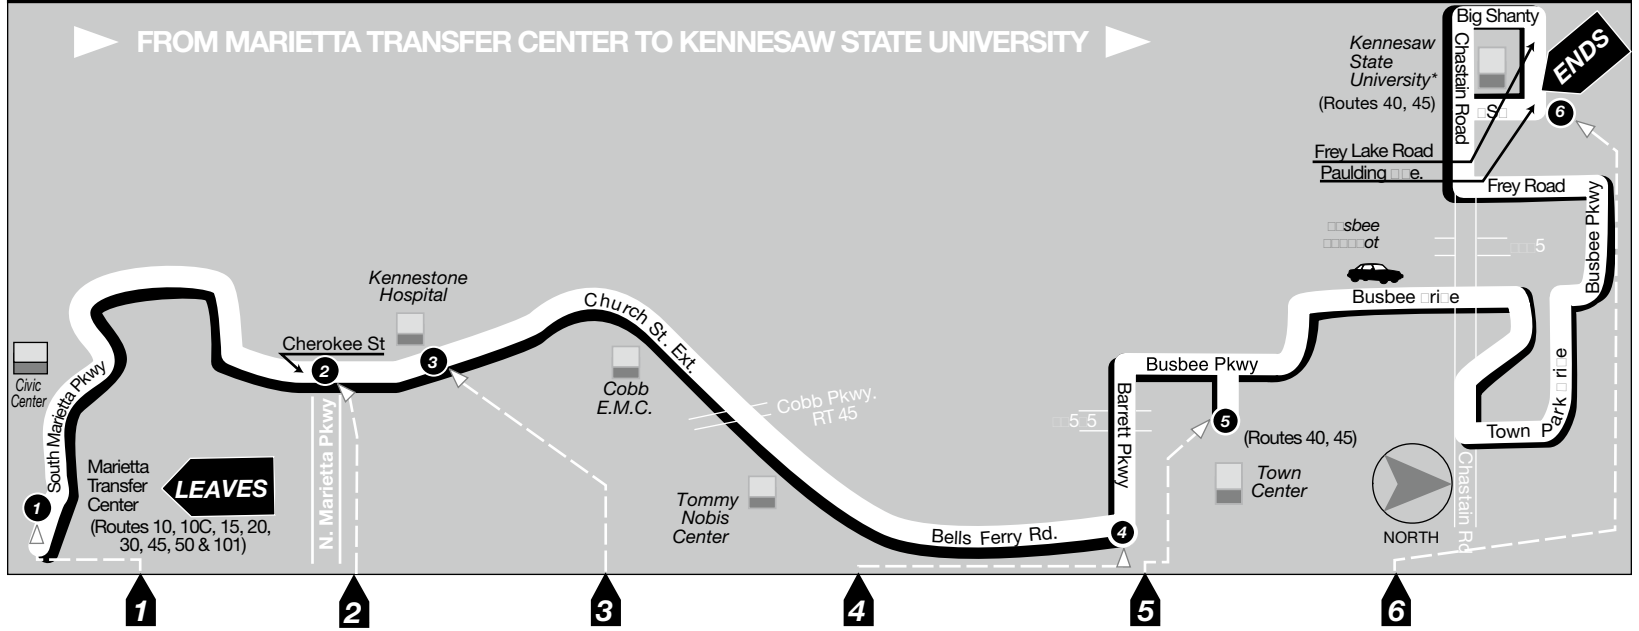

Bells Ferry Road

▶ FROM MARIETTA TRANSFER CENTER TO KENNESAW STATE UNIVERSITY ▶

BUS LEAVES
Marietta
Transfer
Center

Bus Leaves
Cherokee St &
North Marietta
Pkwy

Bus Leaves
Kennestone
Hospital

Bus Leaves
Bells Ferry Rd. &
Barrett Pkwy.

Bus Leaves**
Town
Center
Mall

BUS ENDS*
Kennesaw
State
University

WEEKDAY

A.M.	6:00	6:07	6:12	6:21	6:30	6:55
	7:00	7:07	7:12	7:21	7:30	7:55
	8:00	8:07	8:12	8:21	8:30	8:55
	9:00	9:10	9:14	9:24	9:30	9:55
	10:00	10:10	10:14	10:24	10:30	10:55
	11:00	11:10	11:14	11:24	11:30	11:55
P.M.	12:00	12:10	12:14	12:24	12:30	12:55
	1:00	1:10	1:14	1:24	1:30	1:55
	2:00	2:10	2:14	2:24	2:30	2:55
	3:00	3:10	3:14	3:24	3:30	3:55
	4:00	4:10	4:14	4:24	4:30	4:55
	5:00	5:10	5:14	5:24	5:30	5:55
	6:00	6:10	6:14	6:23	6:30	6:55
	7:00	7:08	7:12	7:20	7:28	7:55
	8:00	8:08	8:12	8:20	8:28	8:55
	9:00	9:08	9:12	9:20	9:28	9:55

SATURDAY

A.M.	7:00	7:09	7:13	7:22	7:31	7:53
	8:00	8:09	8:13	8:22	8:31	8:53
	9:00	9:09	9:13	9:22	9:31	9:53
	10:00	10:09	10:13	10:22	10:31	10:53
	11:00	11:09	11:13	11:22	11:31	11:53
P.M.	12:00	12:09	12:13	12:22	12:31	12:53
	1:00	1:09	1:13	1:22	1:31	1:53
	2:00	2:09	2:13	2:22	2:31	2:53
	3:00	3:09	3:13	3:22	3:31	3:53
	4:00	4:09	4:13	4:22	4:31	4:53
	5:00	5:09	5:13	5:22	5:31	5:53
	6:00	6:09	6:13	6:22	6:31	6:53
	7:00	7:09	7:13	7:22	7:31	7:53
	8:00	8:09	8:13	8:22	8:31	8:53

* Bus ends at Carmichael Student Center.

** CCT serves the entrance to JC Penney's in Town Center Mall.