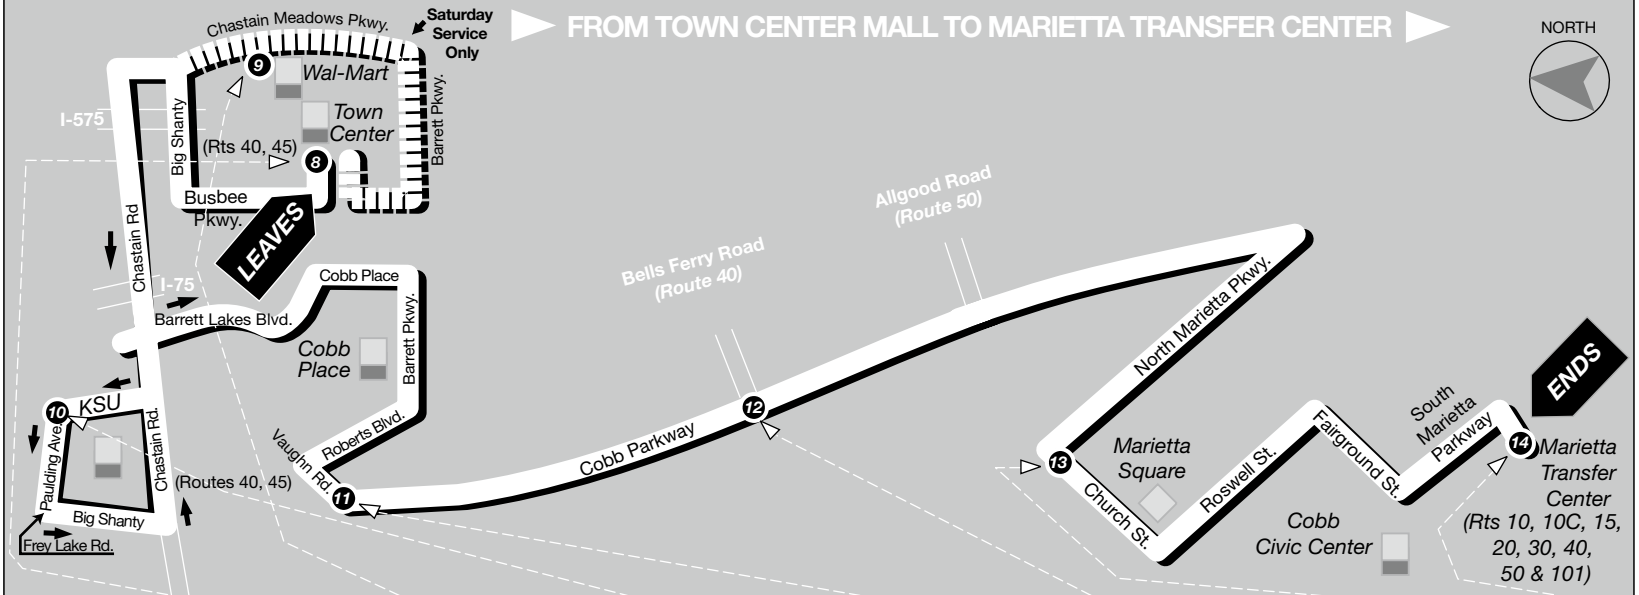

ROUTE
45

Barrett Parkway

ROUTE
45

▶ FROM TOWN CENTER MALL TO MARIETTA TRANSFER CENTER ▶

8
BUS LEAVES*
Town Center
Mall

9
Bus Leaves
Chastain Meadows
Walmart

10
Bus Leaves**
Kennesaw
State University

11
Bus Leaves
Cobb Parkway
& Vaughn Road

12
Bus Leaves
Cobb Parkway
& Bells Ferry Road

13
Bus Leaves
Church Street
& Kennesaw Avenue

14
BUS ENDS
Marietta
Transfer Center

WEEKDAY

A.M.	7:40	No Service	7:55	8:11	8:19	8:30	8:42
	8:40	No Service	8:55	9:11	9:19	9:30	9:42
P.M.	10:00	No Service	10:15	10:31	10:39	10:50	11:02
	10:55	No Service	11:10	11:26	11:34	11:45	11:57
	12:15	No Service	12:30	12:46	12:54	1:05	1:17
	1:10	No Service	1:25	1:41	1:49	2:00	2:12
	2:35	No Service	2:50	3:06	3:14	3:25	3:37
	3:25	No Service	3:40	3:56	4:04	4:15	4:27
	4:55	No Service	5:10	5:26	5:34	5:45	5:57
	5:40	No Service	5:55	6:11	6:19	6:30	6:42
	7:15	No Service	7:30	7:46	7:54	8:05	8:17
	7:55	No Service	8:10	8:26	8:34	8:45	8:57
9:30	No Service	9:40	9:50	9:55	10:03	10:15	

SATURDAY

A.M.	8:34	8:44	8:54	9:05	9:10	9:19	9:31
	9:34	9:44	9:54	10:05	10:10	10:19	10:31
	10:44	10:54	11:04	11:15	11:20	11:29	11:41
	11:44	11:54	12:04	12:15	12:20	12:29	12:41
P.M.	1:54	2:04	2:14	2:25	2:30	2:39	2:51
	4:04	4:14	4:24	4:35	4:40	4:49	5:01
	6:14	6:24	6:34	6:45	6:50	6:59	7:11
	7:24	7:34	7:44	7:55	8:00	8:09	8:21
	8:24	8:34	8:44	8:55	9:00	9:09	9:21
	9:29	9:39	9:49	10:00	10:05	10:14	10:26

* CCT serves the entrance to JC Penney's in Town Center Mall.

**Bus stops at Kennesaw State University Gymnasium.