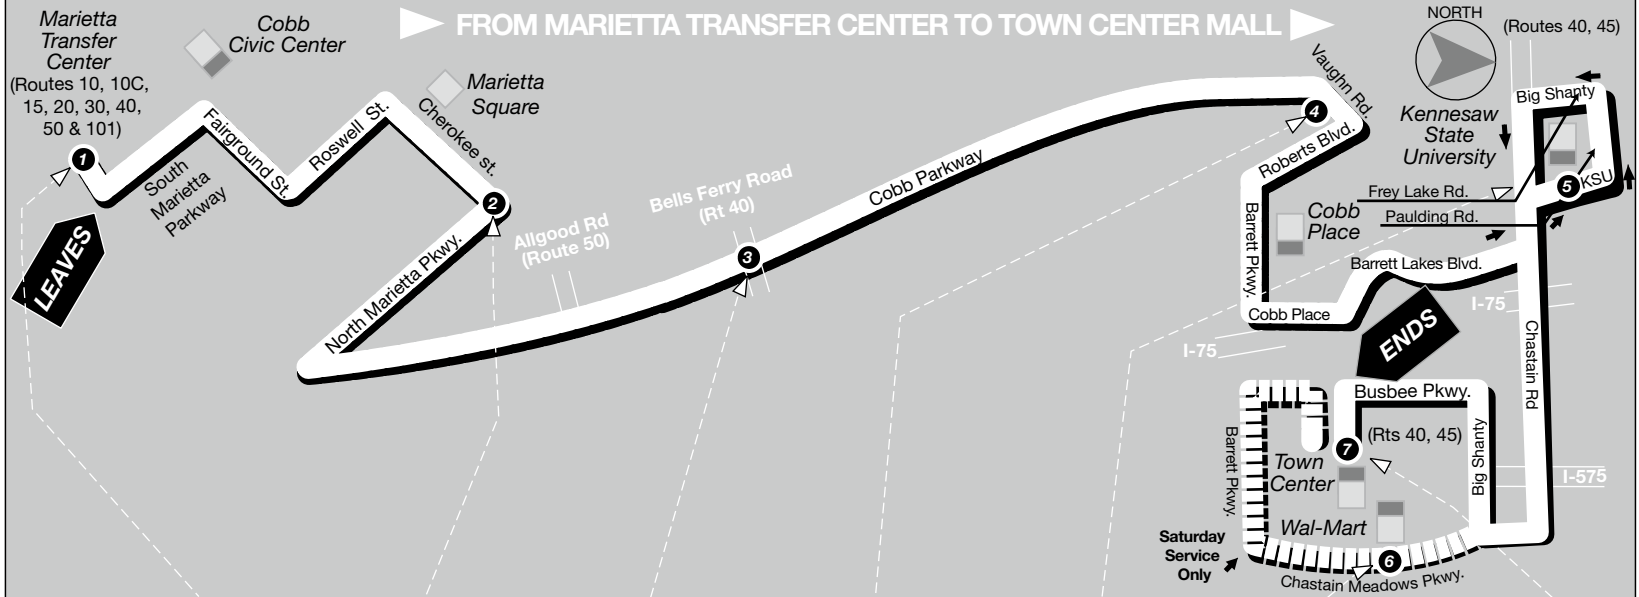

ROUTE  
**45**

# Barrett Parkway

ROUTE  
**45**

- 1**  
**BUS LEAVES**  
Marietta  
Transfer Center
- 2**  
**Bus Leaves**  
Cherokee Street  
& North Marietta Parkway
- 3**  
**Bus Leaves**  
Cobb Parkway  
& Bells Ferry Road
- 4**  
**Bus Leaves**  
Cobb Parkway  
& Vaughn Road
- 5**  
**Bus Leaves\*\***  
Kennesaw  
State University
- 6**  
**Bus Leaves**  
Chastain Meadows  
Walmart
- 7**  
**BUS ENDS\***  
Town Center  
Mall

## SATURDAY

A.M.	7:30	7:40	7:53	8:01	8:13	8:23	8:29
	8:30	8:40	8:53	9:01	9:13	9:23	9:29
	9:40	9:50	10:03	10:11	10:23	10:33	10:39
	10:40	10:50	11:03	11:11	11:23	11:33	11:39
P.M.	12:50	1:00	1:13	1:21	1:33	1:43	1:49
	3:00	3:10	3:23	3:31	3:43	3:53	3:59
	5:10	5:20	5:33	5:41	5:53	6:03	6:09
	6:20	6:30	6:43	6:51	7:03	7:13	7:19
	7:20	7:30	7:43	7:51	8:03	8:13	8:19
	8:25	8:35	8:48	8:56	9:08	9:18	9:24

\* CCT serves the entrance to JC Penney's in Town Center Mall.

\*\*Bus stops at Kennesaw State University Gymnasium.